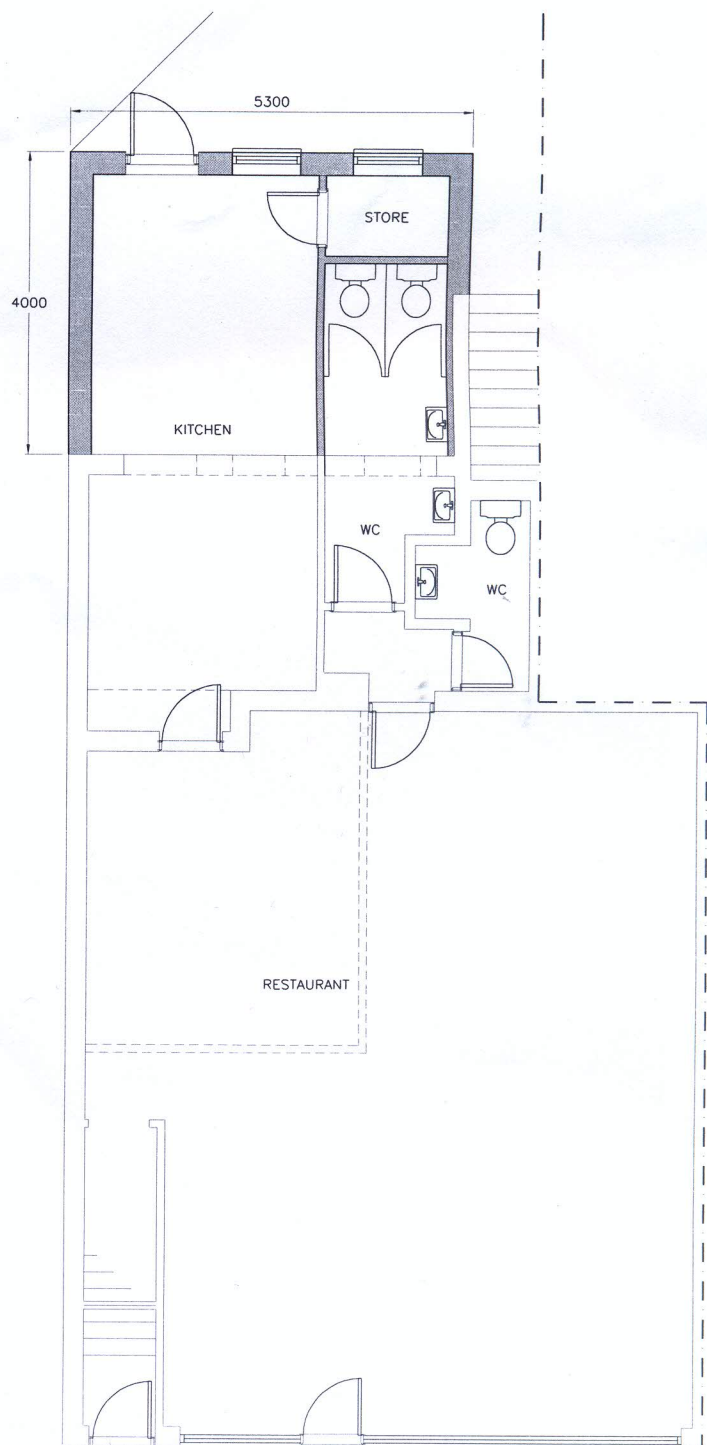

359 Staines Road West, Ashford,

Middx., TW15 1RP

Location Plan 1:1250

Site Plan 1:200

EXISTING SIDE ELEVATION

PROPOSED SIDE ELEVATION

EXISTING GROUND FLOOR

PROPOSED GROUND FLOOR