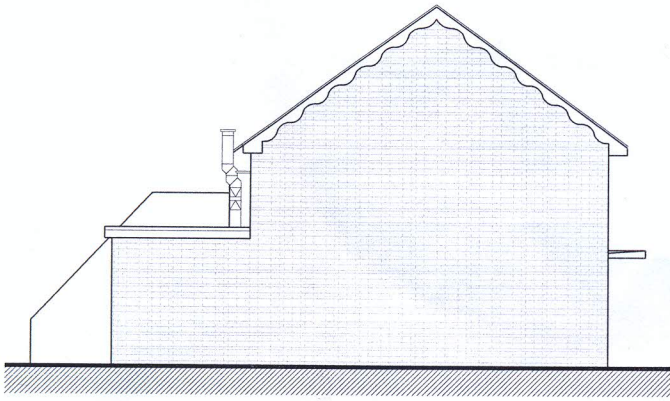

359 Staines Road West, Ashford,

Middx., TW15 1RP

Location Plan 1:1250

Site Plan 1:200

EXISTING SIDE ELEVATION

PROPOSED SIDE ELEVATION

EXISTING GROUND FLOOR

PROPOSED GROUND FLOOR