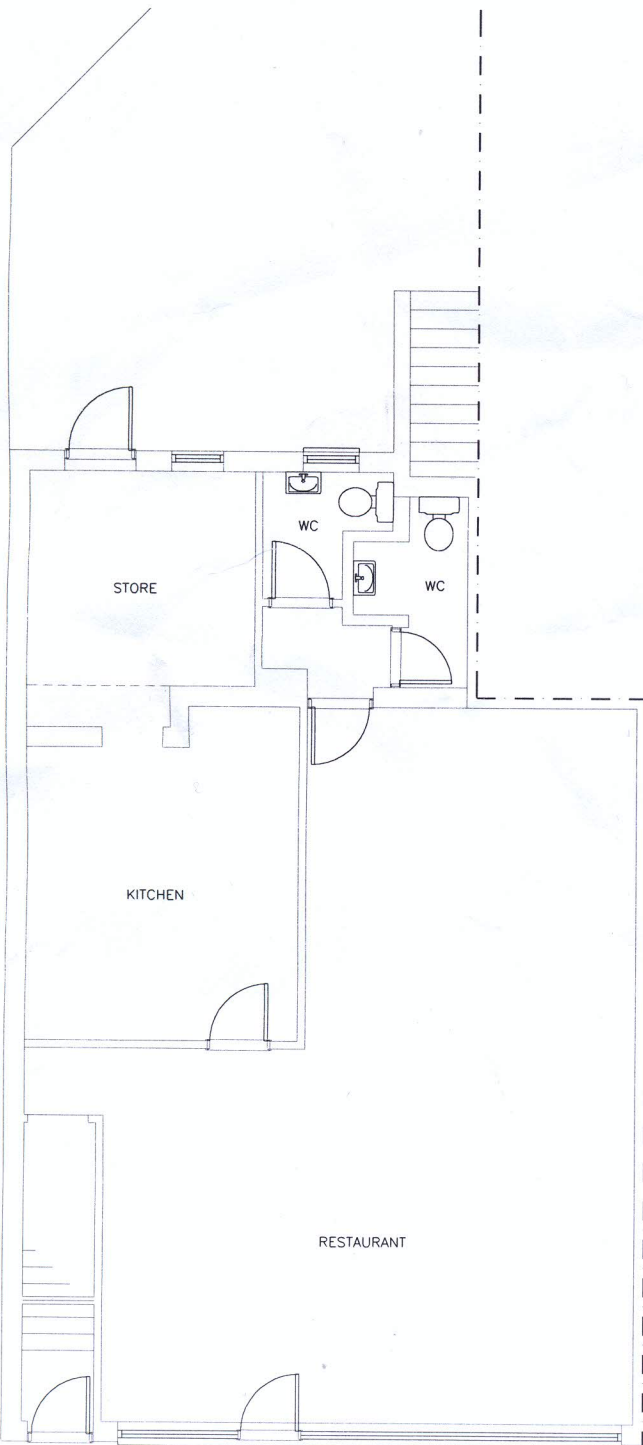

359 Staines Road West, Ashford,

Middx., TW15 1RP

Location Plan 1:1250

Site Plan 1:200

EXISTING SIDE ELEVATION

PROPOSED SIDE ELEVATION

EXISTING GROUND FLOOR

PROPOSED GROUND FLOOR