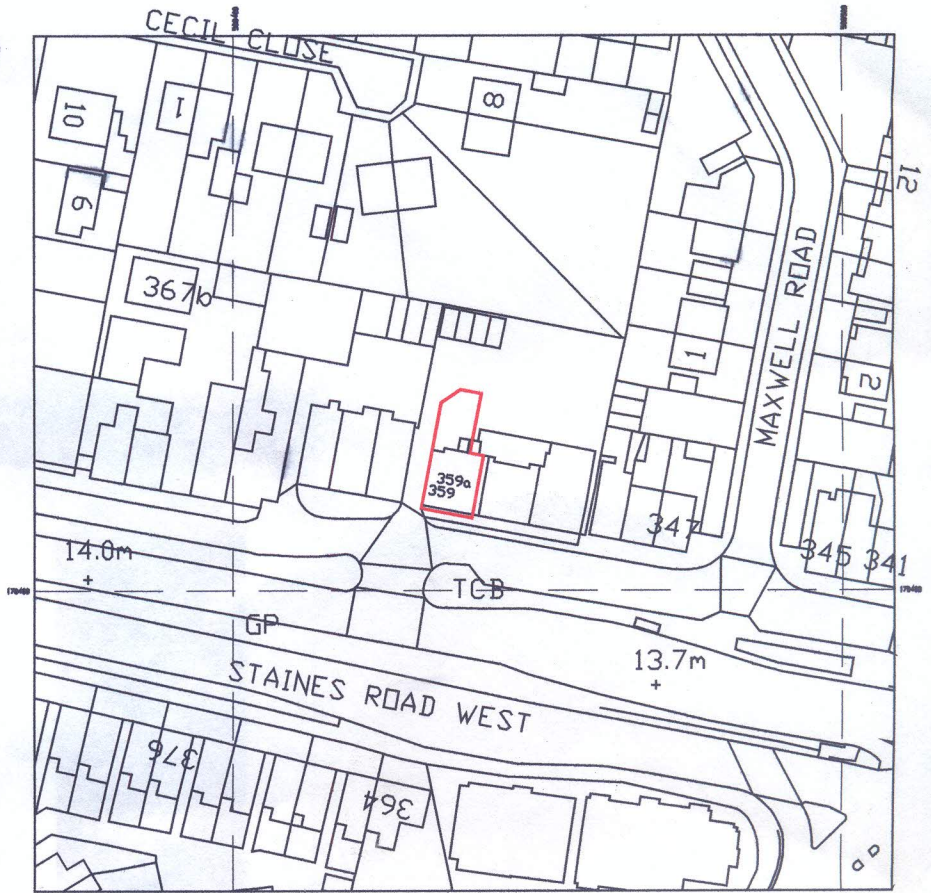

359 Staines Road West, Ashford,

Middx., TW15 1RP

Location Plan 1:1250

Site Plan 1:200

EXISTING SIDE ELEVATION

PROPOSED SIDE ELEVATION

EXISTING GROUND FLOOR

PROPOSED GROUND FLOOR