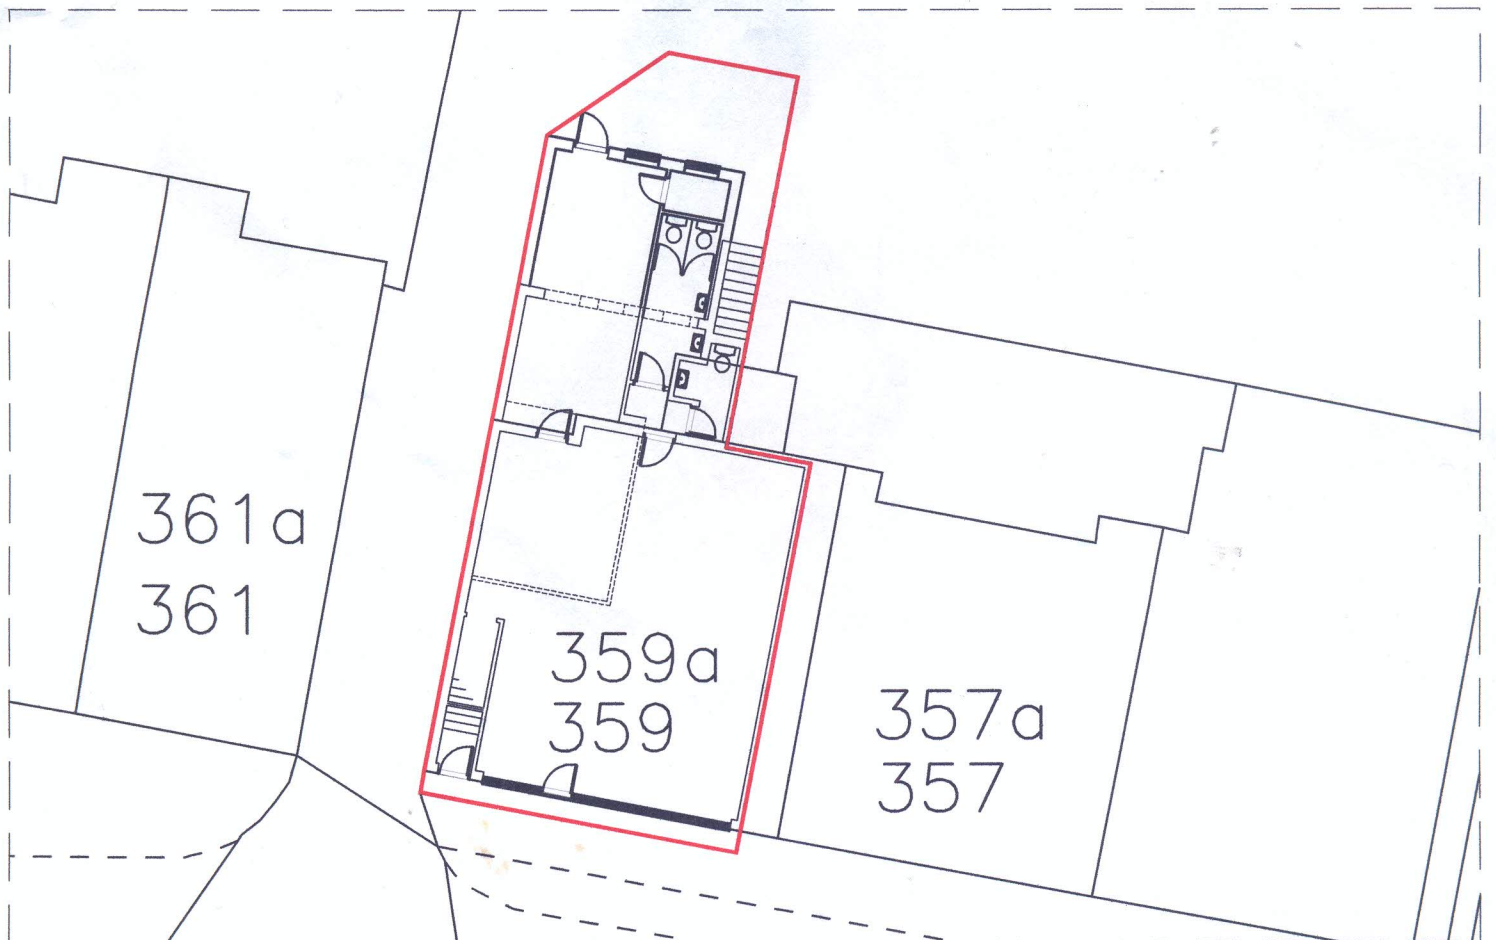

359 Staines Road West, Ashford,

Middx., TW15 1RP

Location Plan 1:1250

Site Plan 1:200

EXISTING SIDE ELEVATION

PROPOSED SIDE ELEVATION

EXISTING GROUND FLOOR

PROPOSED GROUND FLOOR