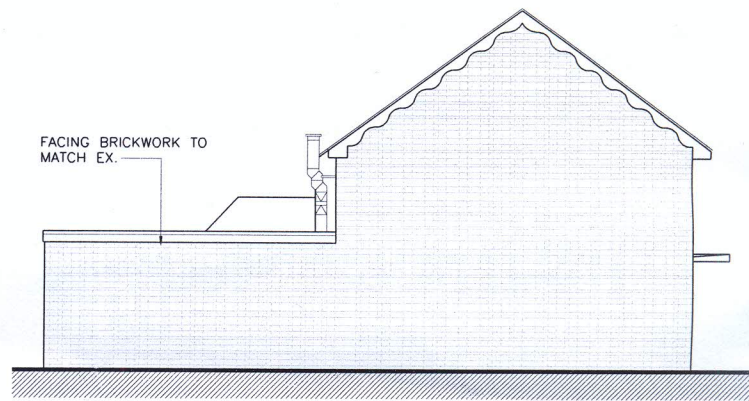

359 Staines Road West, Ashford,

Middx., TW15 1RP

Location Plan 1:1250

Site Plan 1:200

EXISTING SIDE ELEVATION

PROPOSED SIDE ELEVATION

EXISTING GROUND FLOOR

PROPOSED GROUND FLOOR